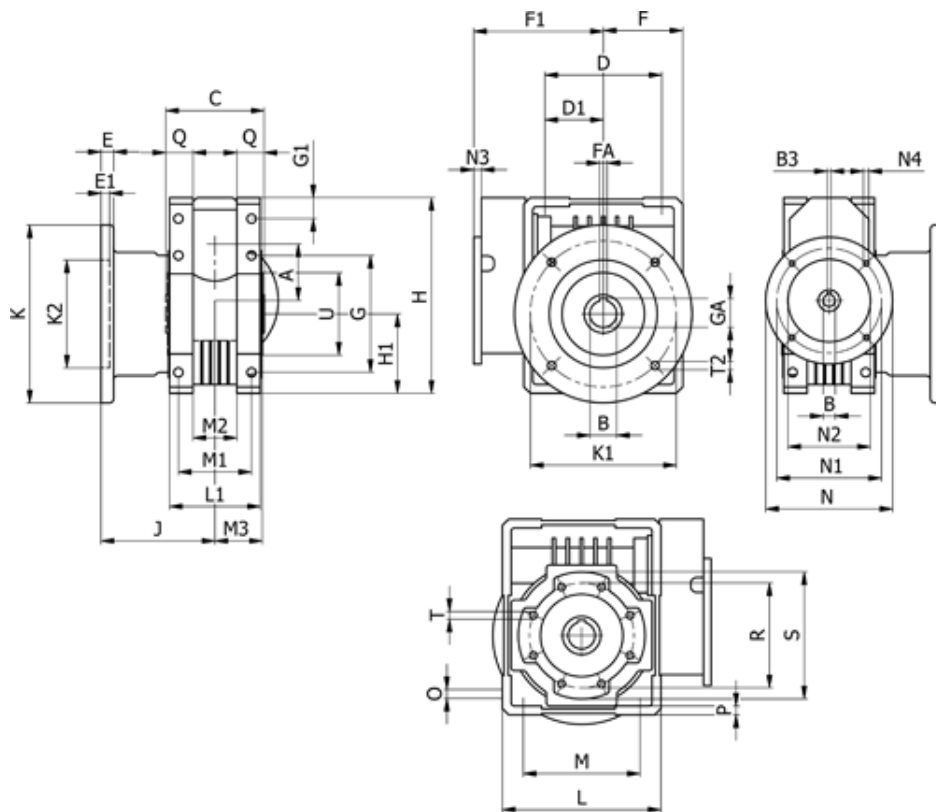

Article number: 3921110060440

Description: Worm gear
WR 110-UF1-60-100B5, without lubrication

Measures

A = 110.10	E = 20	H = 308.0	M = 184	N4 = M12x13	U = 130
B = 42	E1 = 12	H1 = 125.0	M1 = 115	O = 14.0	
B1 E7 = 28	F = 125	J = 179.5	M2 = 69	P = 14	
B2 = 31.3	F1 = 213	K = 280	M3 = 73.0	Q = 45	
B3 H9 = 8	FA = 12	K1 = 230	N = 250	R = 165	
C = 155	G = 184	K2 = 170	N1 = 215	S = 200	
D = 174.0	G1 = 58.0	L = 250	N2 = 180	T = M12x19	
D1 = 82.0	GA = 45.3	L1 = 143	N3 = 13.0	T2 = 13.0	